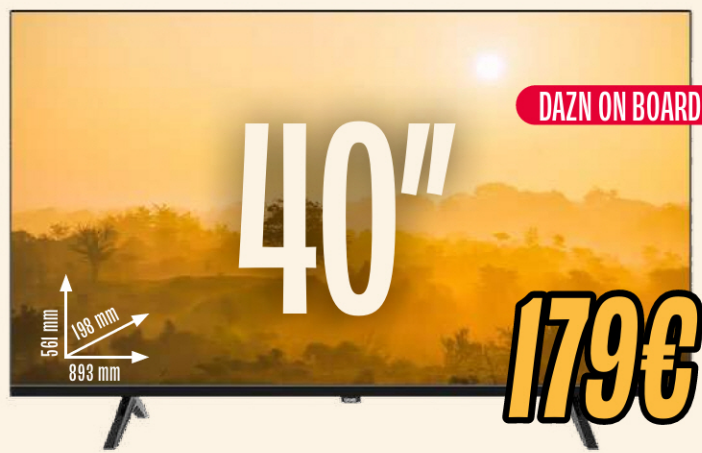

TV LED HD SRT32HH5553

- USB Multimediale - Bluetooth 5.0
- Controllo parentale
- Vesa 200x200mm

Graetz

- Smart Tizen (come Samsung)
- Dolby Vision
- Dolby Atmos

TV LED FHD GR40T2940

- Audio Bluetooth 5.1
- Vesa 200x200mm